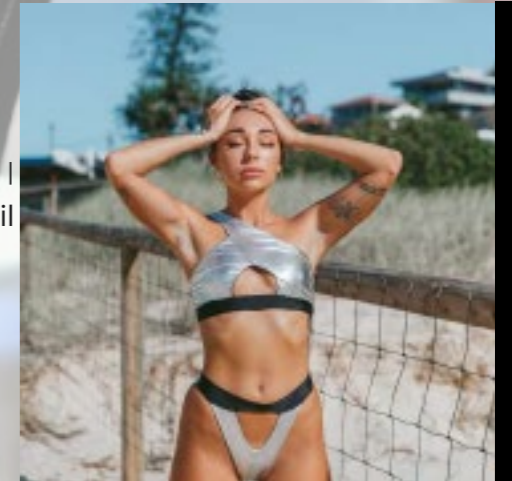

- FIT GUIDE

- Style Guide : Liquids | Metallics | Reversible

LIQUID CREATURES

Liquid | Metallic | Onyx | Animale

Fully Reversible | Seamless | Custom
Design & Print

HAYMAN ISLAND

Plunging Neckline | High Waist | Cheeky cut | Mesh back Detailing | Reversible
Color: LIQUID BLACK / SEA SERPENT
Availability: Available now
Sizes: XS, S, M, L, XL

SHARK BAY

High waist | Brazilian cut | One Shoulder | Reversible | Seamless | Waist Band Detail | Center Cut out
Color: LIQUID SILVER / ONYX
Availability: Available now
Sizes: XS, S, M, L, XL

HAMILTON ISLAND

High Waist | Cheeky Cut | High Waist | Mesh Detail | Reversible | Back Zip Crop | Full Mesh Back Detail
Color: LIQUID BLACK / ONYX
Availability: Available now
Sizes: XS, S, M, L, XL

LUCKY BAY

Mid Rise Cali Cut cut | Braid Back Design |
Braid Side Detail | Removable Strap |
Reversible | Seamless | Bandeau
Color: LIQUID BLACK / MENACE
Availability: SS22
Sizes: XS, S, M, L, XL

BONDI BEACH

80s High Waist | Reversible | Ribbed | Ruched |
Band Detail | Brazilian
Color: WOLF / ROBINS EGG
Availability: SS22
Sizes: XS, S, M, L, XL

WHITEHAVEN

High Waist | Cheeky Cut | High Waist Micro
Mesh Detail | Reversible | Back Zip Crop | Full
Micro Mesh Back Detail
Color: BLACK
Availability: Available now
Sizes: XS, S, M, L