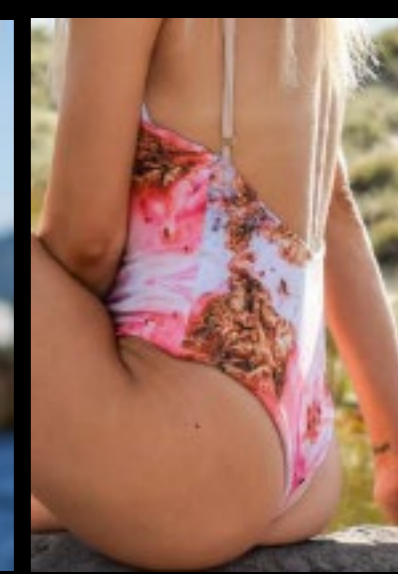

FAINT

GLITTERATI

BLAZING FLAMINGO

Bold | Galactic | Flamingo | Color Pop

Fully Reversible | Seamless | Custom
Design & Print

PINKY BEACH

Chequy Cut | Seamless | Ruched |
Reversible | Adjustable Triangle | Cinched
Color: FLAMINGO / TAN
Availability: Available Now
Sizes: XS, S, M, L, XL