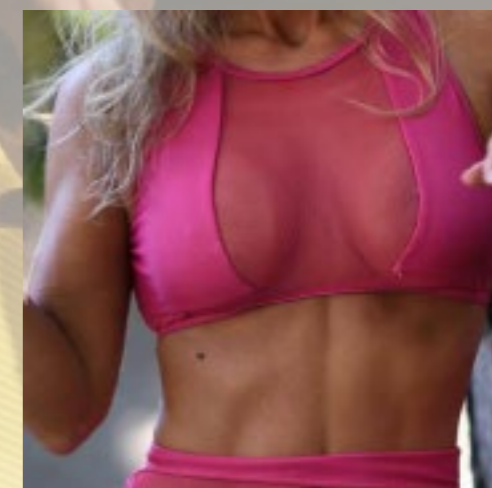

EMERALD BEACH

Moderate Coverage | Adjustable Strap | Deep V plunging neckline | Mid to High cut waist | Seamless | Reversible
Color: ASTRAL / NUDE
Availability: Available now
Sizes: XS, S, M, L, XL

AIRLIE BEACH

Mid Rise Cali Cut cut | Braid Detail | Support back strap Design | Removable Strap | Reversible | Seamless
Color: FAIRY FLOSS/SOFT PINK
Availability: Available now
Sizes: XS, S, M, L

ROTTNEST ISLAND

80's Cut Thong | Ribbed | Triangle | Adjustable Thin Strap | Reversible | Seamless
Color: ASTRAL / NUDE
Availability: Available now
Sizes: XS, S, M, L, XL