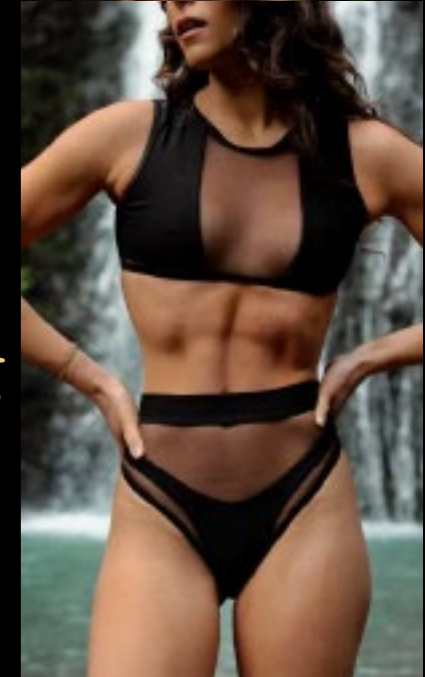

LIQUID

CREATURES