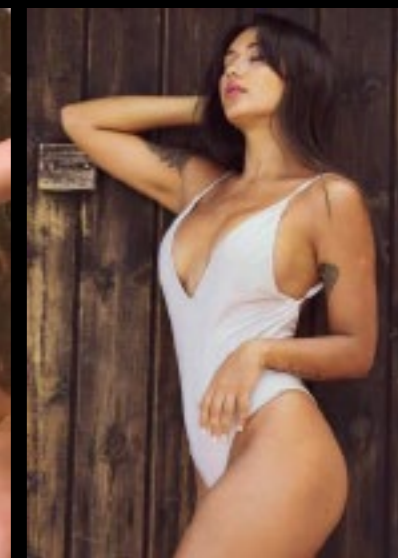

FAINT

GLITTERATI

BLAZING FLAMINGO

Bold | Galactic | Flamingo | Color Pop

Fully Reversible | Seamless | Custom
Design & Print

PINKY BEACH

Chequy Cut | Seamless | Ruched |
Reversible | Adjustable Triangle | Cinched
Color: FLAMINGO / TAN
Availability: Available Now
Sizes: XS, S, M, L, XL