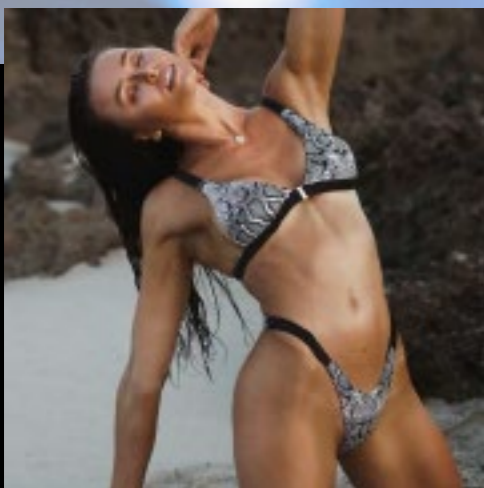

SHARK BAY

High waist | Brazilian cut | One Shoulder | Reversible | Seamless | Waist Band Detail | Center Cut out
Color: LIQUID SILVER / ONYX
Availability: Available now
Sizes: XS, S, M, L, XL

HAMILTON ISLAND

High Waist | Cheeky Cut | High Waist | Mesh Detail | Reversible | Back Zip Crop | Full Mesh Back Detail
Color: LIQUID BLACK / ONYX
Availability: Available now
Sizes: XS, S, M, L, XL

LUCKY BAY

Mid Rise Cali Cut cut | Braid Back Design |
Braid Side Detail | Removable Strap |
Reversible | Seamless | Bandeau
Color: LIQUID BLACK / MENACE
Availability: SS22
Sizes: XS, S, M, L, XL

BONDI BEACH

80s High Waist | Reversible | Ribbed | Ruched |
Band Detail | Brazilian
Color: WOLF / ROBINS EGG
Availability: SS22
Sizes: XS, S, M, L, XL

WHITEHAVEN

High Waist | Cheeky Cut | High Waist Micro
Mesh Detail | Reversible | Back Zip Crop | Full
Micro Mesh Back Detail
Color: BLACK
Availability: Available now
Sizes: XS, S, M, L