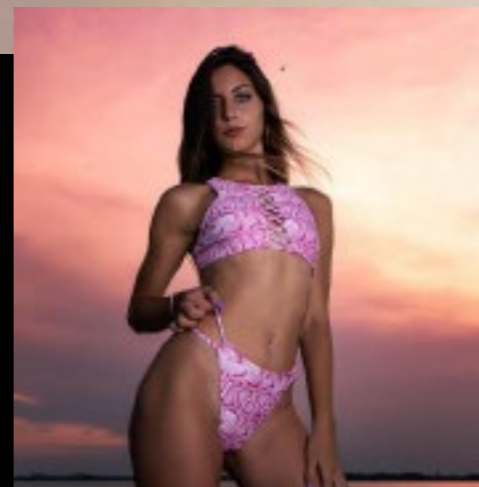

DAYDREAM ISLAND

High Waist | Back Zip Detail | Cross Braid
Design | Reversible | Seamless | Chequy
Color: PINK SEA SERPENT / TAFFY
Availability: SS22
Sizes: XS, S, M, L, XL