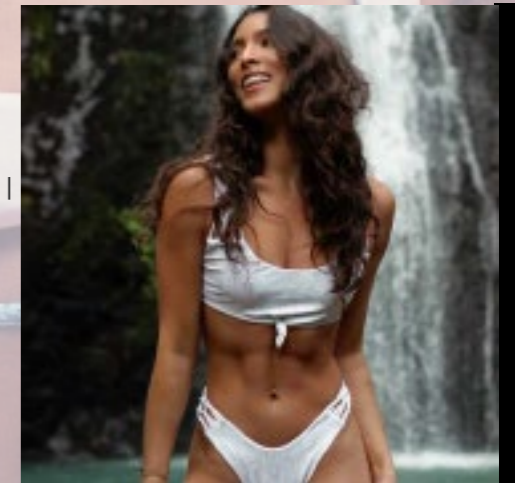

MAGNETIC ISLAND

Reversible | Tie Knot Front | High Waist | Cheeky Cut | Braid Detail | Seamless
Color: LIQUID SILVER / MARBLE
Availability: Available now
Sizes: XS, S, M, L, XL