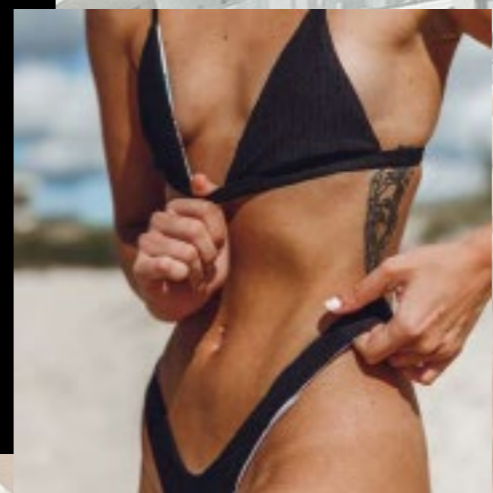

ROTTNEST ISLAND

80's Cut Thong | Ribbed | Triangle | Adjustable Thin Strap | Reversible | Seamless
Color: CALCUTTA / BLACK
Availability: Available now
Sizes: XS, S, M, L, XL