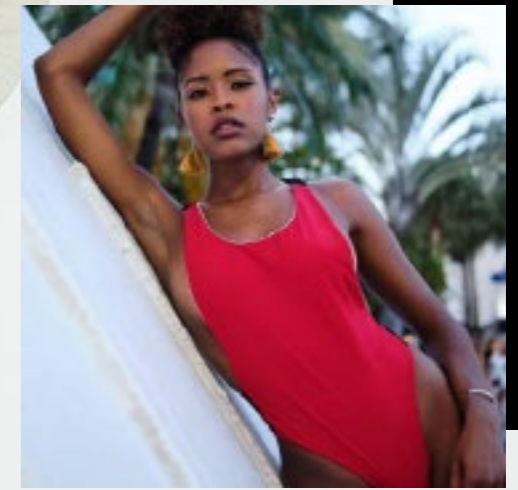

SORRENTO

High 80's cut Waist | Cheeky | Thick Strap Detail | Low Back | Reversible | Seamless | Mesh Side Detail | Scoop Neckline
Color: MARBLE / RED
Availability: Available now
Sizes: XS, S, M, L, XL