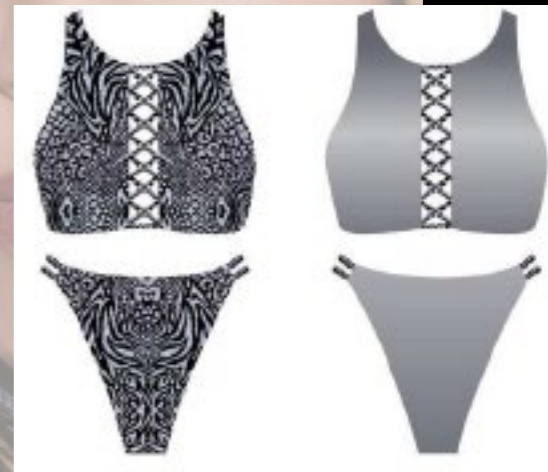

BONDI BEACH

80s High Waist | Reversible | Ribbed | Ruched |
Band Detail | Brazilian
Color: WOLF / ROBINS EGG
Availability: SS22
Sizes: XS, S, M, L, XL

WHITEHAVEN

High Waist | Cheeky Cut | High Waist Micro
Mesh Detail | Reversible | Back Zip Crop | Full
Micro Mesh Back Detail
Color: BLACK
Availability: Available now
Sizes: XS, S, M, L

OCEAN BEACH

Reversible | Front Closure | Adjustable Triangle
| High Rise Cheeky Thong
Color: SEA SERPENT / ONYX
Availability: Available now
Sizes: XS, S, M, L, XL

AIRLIE BEACH

Mid Rise Cali Cut cut | Braid Detail | Support
back strap Design | Removable Strap
Color: CHEETAH / BLACK
Availability: Available now
Sizes: XS, S, M, L

BYRON BAY

High Waist | Cheeky Cut | Reversible | Braid side and front Detail | Deep V
Color: WILD WOLF | ONYX
Availability: SS22
Sizes: XS, S, M, L, XL

DAYDREAM ISLAND

High Waist | Back Zip Detail | Cross Braid Design | Reversible | Seamless | Cheeky
Color: DARK ANIMALE / GUNMETAL
Availability: SS22
Sizes: XS, S, M, L, XL

LUCKY BAY

Mid Rise Cali Cut cut | Braid Back Design | Braid Side Detail | Removable Strap | Reversible | Seamless | Bandeau
Color: LIQUID BLACK / GLITTERATI GIRAFFE
Availability: Available Now
Sizes: XS, S, M, L, XL