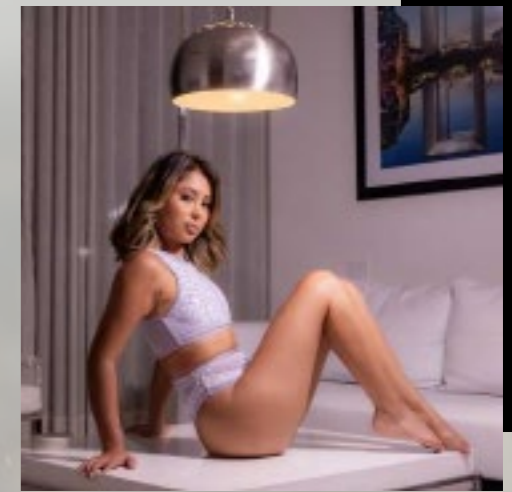

WHITEHAVEN

High Waist | Cheeky Cut | High Waist Micro Mesh Detail | Reversible | Back Zip Crop | Full Micro Mesh Back Detail | Reversible
Color: ANIMALE / SOFT GRANITE
Availability: Available Now
Sizes: XS, S, M, L, XL