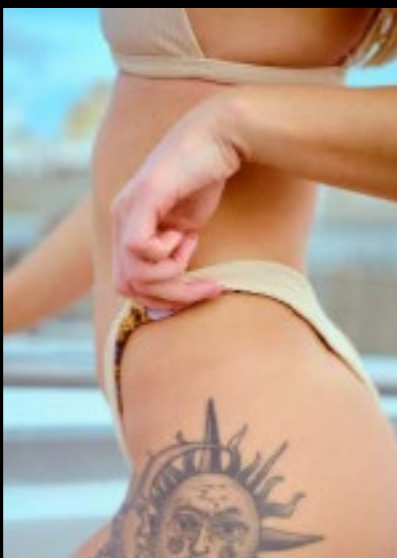

FAINT

GLITTERATI

BLAZING FLAMINGO

Bold | Galactic | Flamingo | Color Pop

Fully Reversible | Seamless | Custom
Design & Print

PINKY BEACH

Chequy Cut | Seamless | Ruched |
Reversible | Adjustable Triangle | Cinched
Color: FLAMINGO / TAN
Availability: Available Now
Sizes: XS, S, M, L, XL