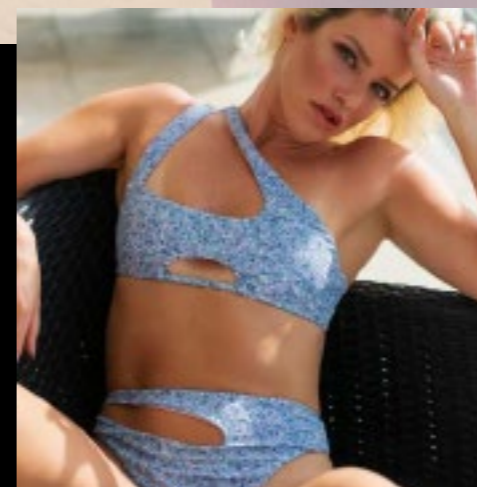

DIAMOND BAY

High Waist | Thong Cut | One Shoulder | Reversible | Seamless | Center Cut Out
Color: GLITTERATI / TAFFY
Availability: Available now
Sizes: XS, S, M, L, XL