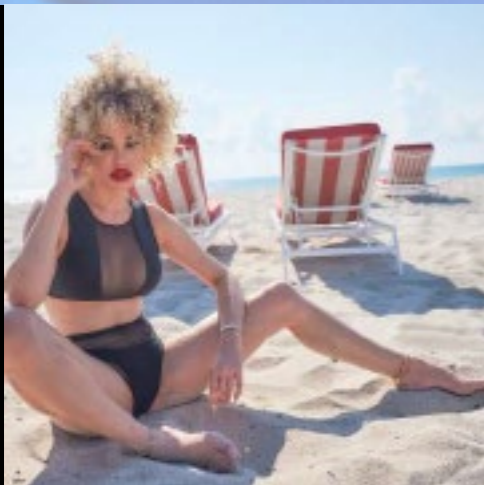

SHARK BAY

High waist | Brazilian cut | One Shoulder | Reversible | Seamless | Waist Band Detail | Center Cut out
Color: LIQUID SILVER / ONYX
Availability: Available now
Sizes: XS, S, M, L, XL

HAMILTON ISLAND

High Waist | Cheeky Cut | High Waist | Mesh Detail | Reversible | Back Zip Crop | Full Mesh Back Detail
Color: LIQUID BLACK / ONYX
Availability: Available now
Sizes: XS, S, M, L, XL

LUCKY BAY

Mid Rise Cali Cut cut | Braid Back Design |
Braid Side Detail | Removable Strap |
Reversible | Seamless | Bandeau
Color: LIQUID BLACK / MENACE
Availability: SS22
Sizes: XS, S, M, L, XL

BONDI BEACH

80s High Waist | Reversible | Ribbed | Ruched |
Band Detail | Brazilian
Color: WOLF / ROBINS EGG
Availability: SS22
Sizes: XS, S, M, L, XL

WHITEHAVEN

High Waist | Cheeky Cut | High Waist Micro
Mesh Detail | Reversible | Back Zip Crop | Full
Micro Mesh Back Detail
Color: BLACK
Availability: Available now
Sizes: XS, S, M, L