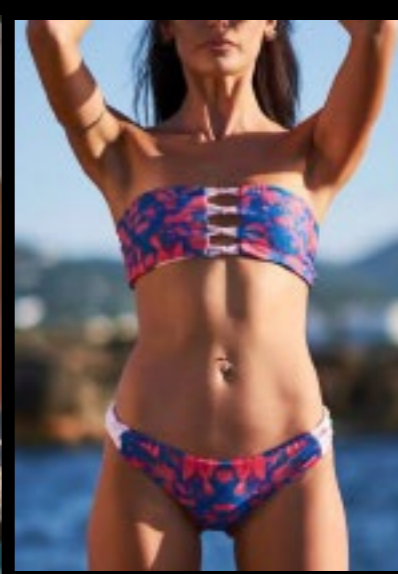

FAINT

GLITTERATI

BLAZING FLAMINGO

Bold | Galactic | Flamingo | Color Pop

Fully Reversible | Seamless | Custom
Design & Print

PINKY BEACH

Chequy Cut | Seamless | Ruched |
Reversible | Adjustable Triangle | Cinched
Color: FLAMINGO / TAN
Availability: Available Now
Sizes: XS, S, M, L, XL