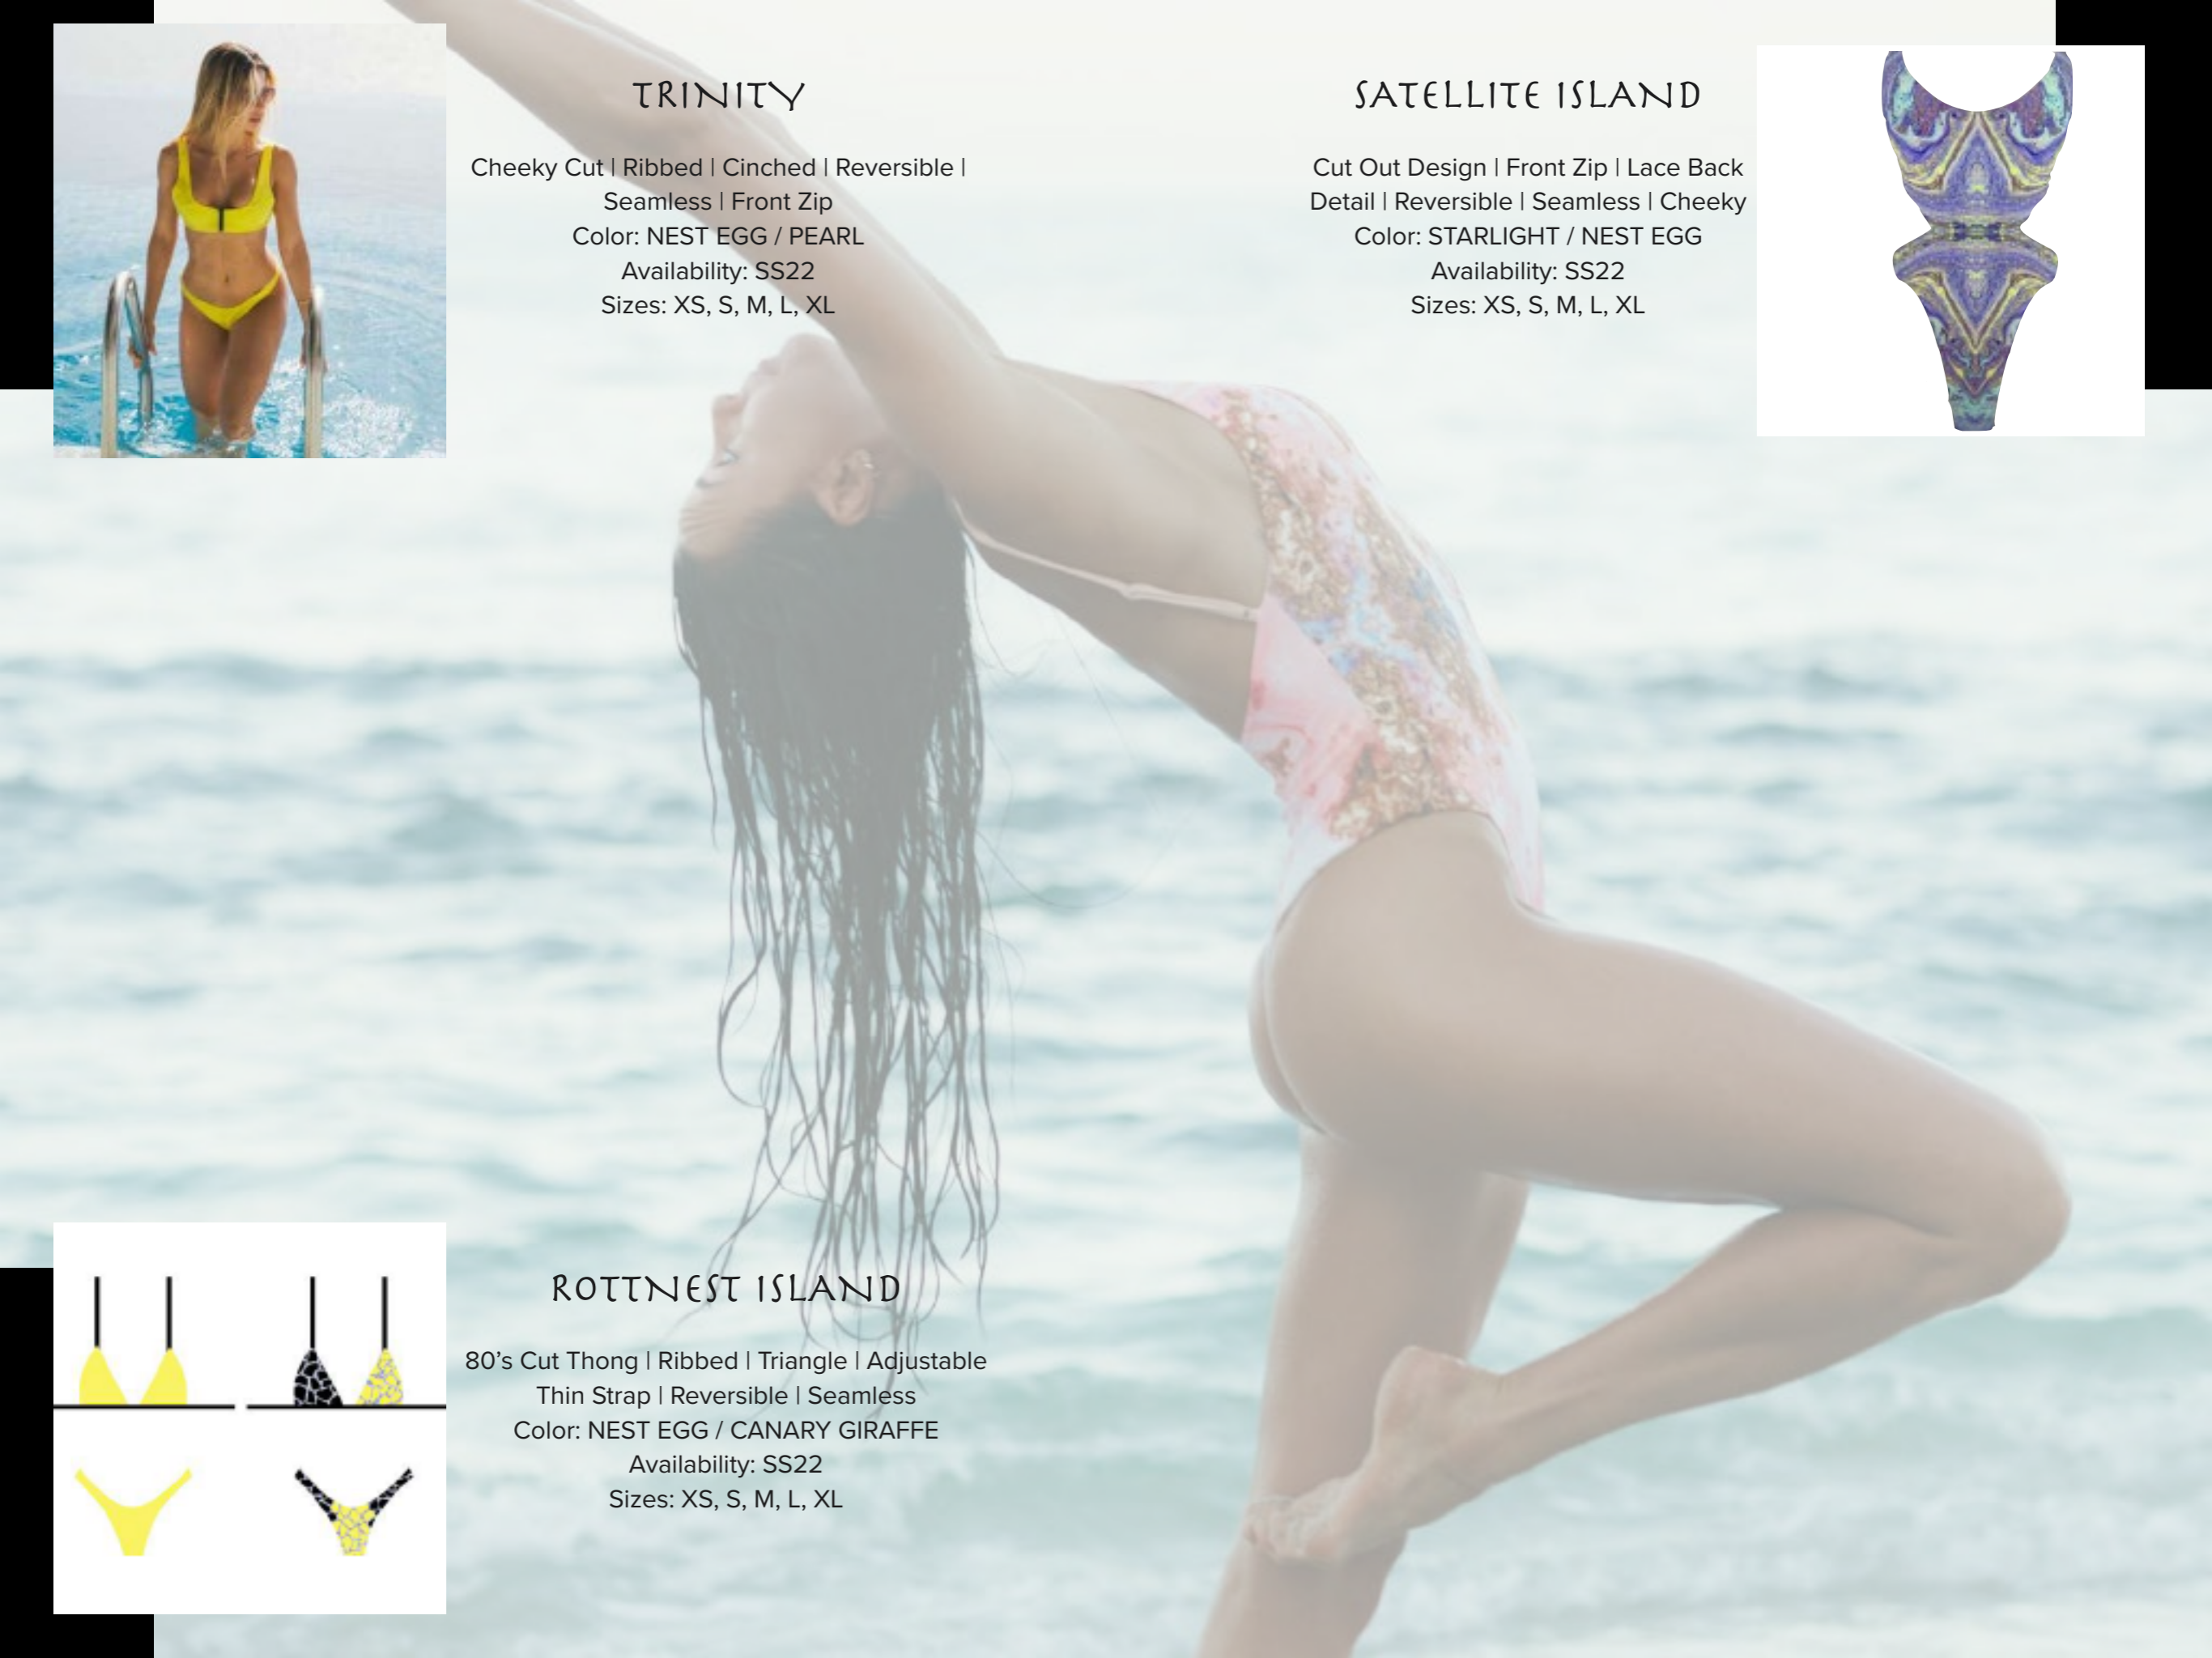

SATELLITE ISLAND

Cut Out Design | Front Zip | Lace Back
Detail | Reversible | Seamless | Cheeky
Color: STARLIGHT / NEST EGG
Availability: SS22
Sizes: XS, S, M, L, XL

ROTTNEST ISLAND

80's Cut Thong | Ribbed | Triangle | Adjustable
Thin Strap | Reversible | Seamless
Color: NEST EGG / CANARY GIRAFFE
Availability: SS22
Sizes: XS, S, M, L, XL