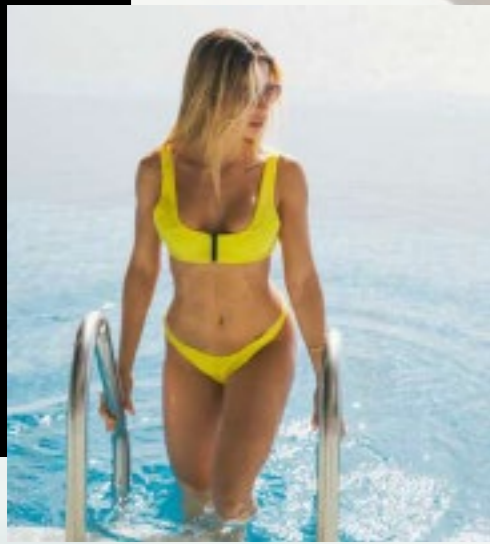

TRINITY

Cheeky Cut | Ribbed | Cinched | Reversible |
Seamless | Front Zip
Color: NEST EGG / PEARL
Availability: SS22
Sizes: XS, S, M, L, XL

SATELLITE ISLAND

Cut Out Design | Front Zip | Lace Back
Detail | Reversible | Seamless | Cheeky
Color: STARLIGHT / NEST EGG
Availability: SS22
Sizes: XS, S, M, L, XL

ROTTNEST ISLAND

80's Cut Thong | Ribbed | Triangle | Adjustable
Thin Strap | Reversible | Seamless
Color: NEST EGG / CANARY GIRAFFE
Availability: SS22
Sizes: XS, S, M, L, XL