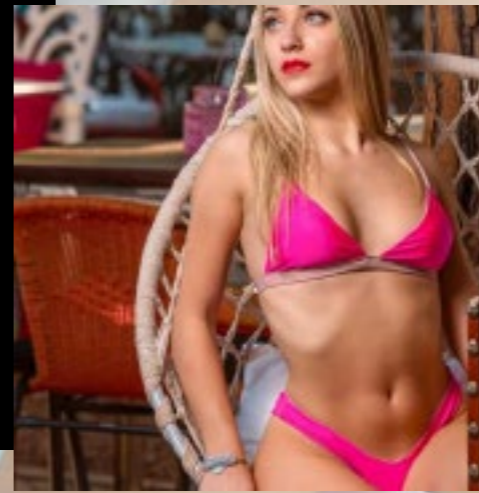

FAINT

GLITTERATI

BLAZING FLAMINGO

Bold | Galactic | Flamingo | Color Pop

Fully Reversible | Seamless | Custom
Design & Print

PINKY BEACH

Chequy Cut | Seamless | Ruched |
Reversible | Adjustable Triangle | Cinched
Color: FLAMINGO / TAN
Availability: Available Now
Sizes: XS, S, M, L, XL