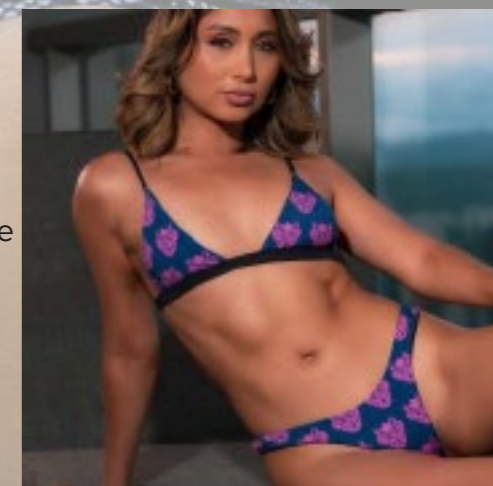

ROTTNEST ISLAND

80's Cut Thong | Ribbed | Triangle | Adjustable Thin Strap | Reversible | Seamless
Color: PINK WOLF / ONYX
Availability: SS22
Sizes: XS, S, M, L, XL