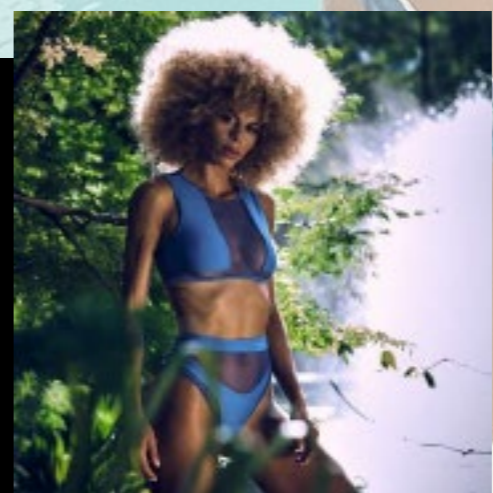

SORRENTO

80s Cut | Cheeky | Reversible | Seamless | Low back | Thick Strap Detail | Mesh Side Design | Scoop Neck
Color: CALCUTTA / BLACK
Availability: Available now
Sizes: XS, S, M, L, XL

HAMILTON ISLAND