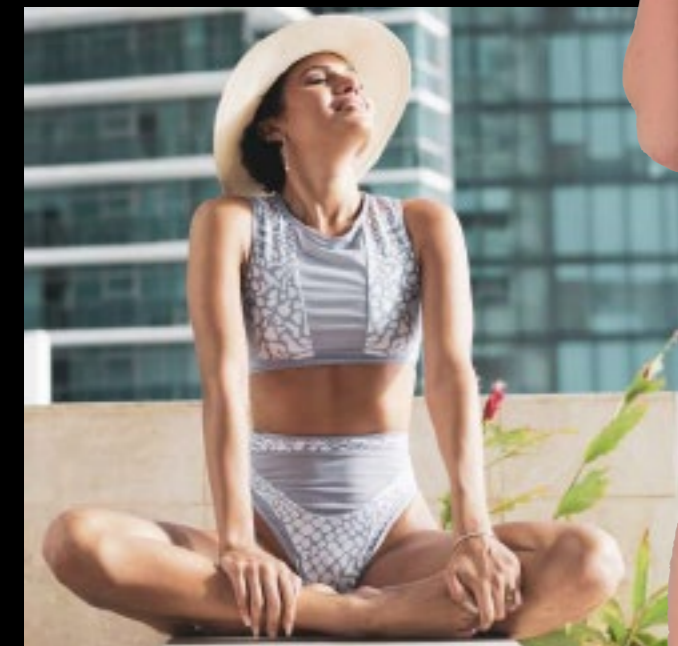

GLITTERATI