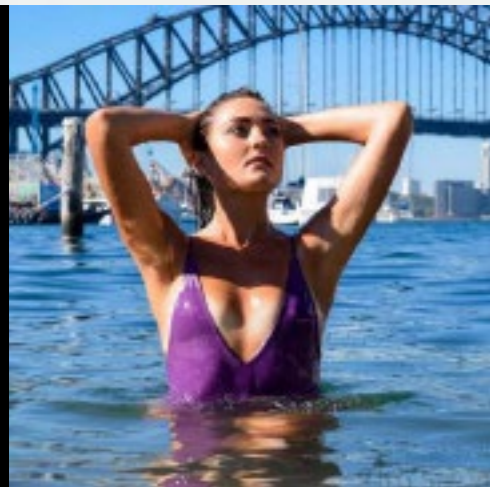

SORRENTO

High 80's cut Waist | Cheeky | Thick Strap Detail | Low Back | Reversible | Seamless | Mesh Side Detail | Scoop Neckline
Color: MARBLE / RED
Availability: Available now
Sizes: XS, S, M, L, XL