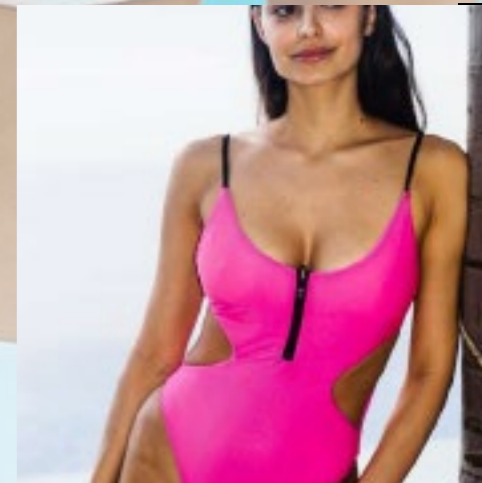

SATELLITE ISLAND

Cut Out Design | Front Zip | Lace Back
Detail | Reversible | Seamless | Chequy
Color: FLAMINGO / GALAXY
Availability: Available Now
Sizes: XS, S, M, L, XL