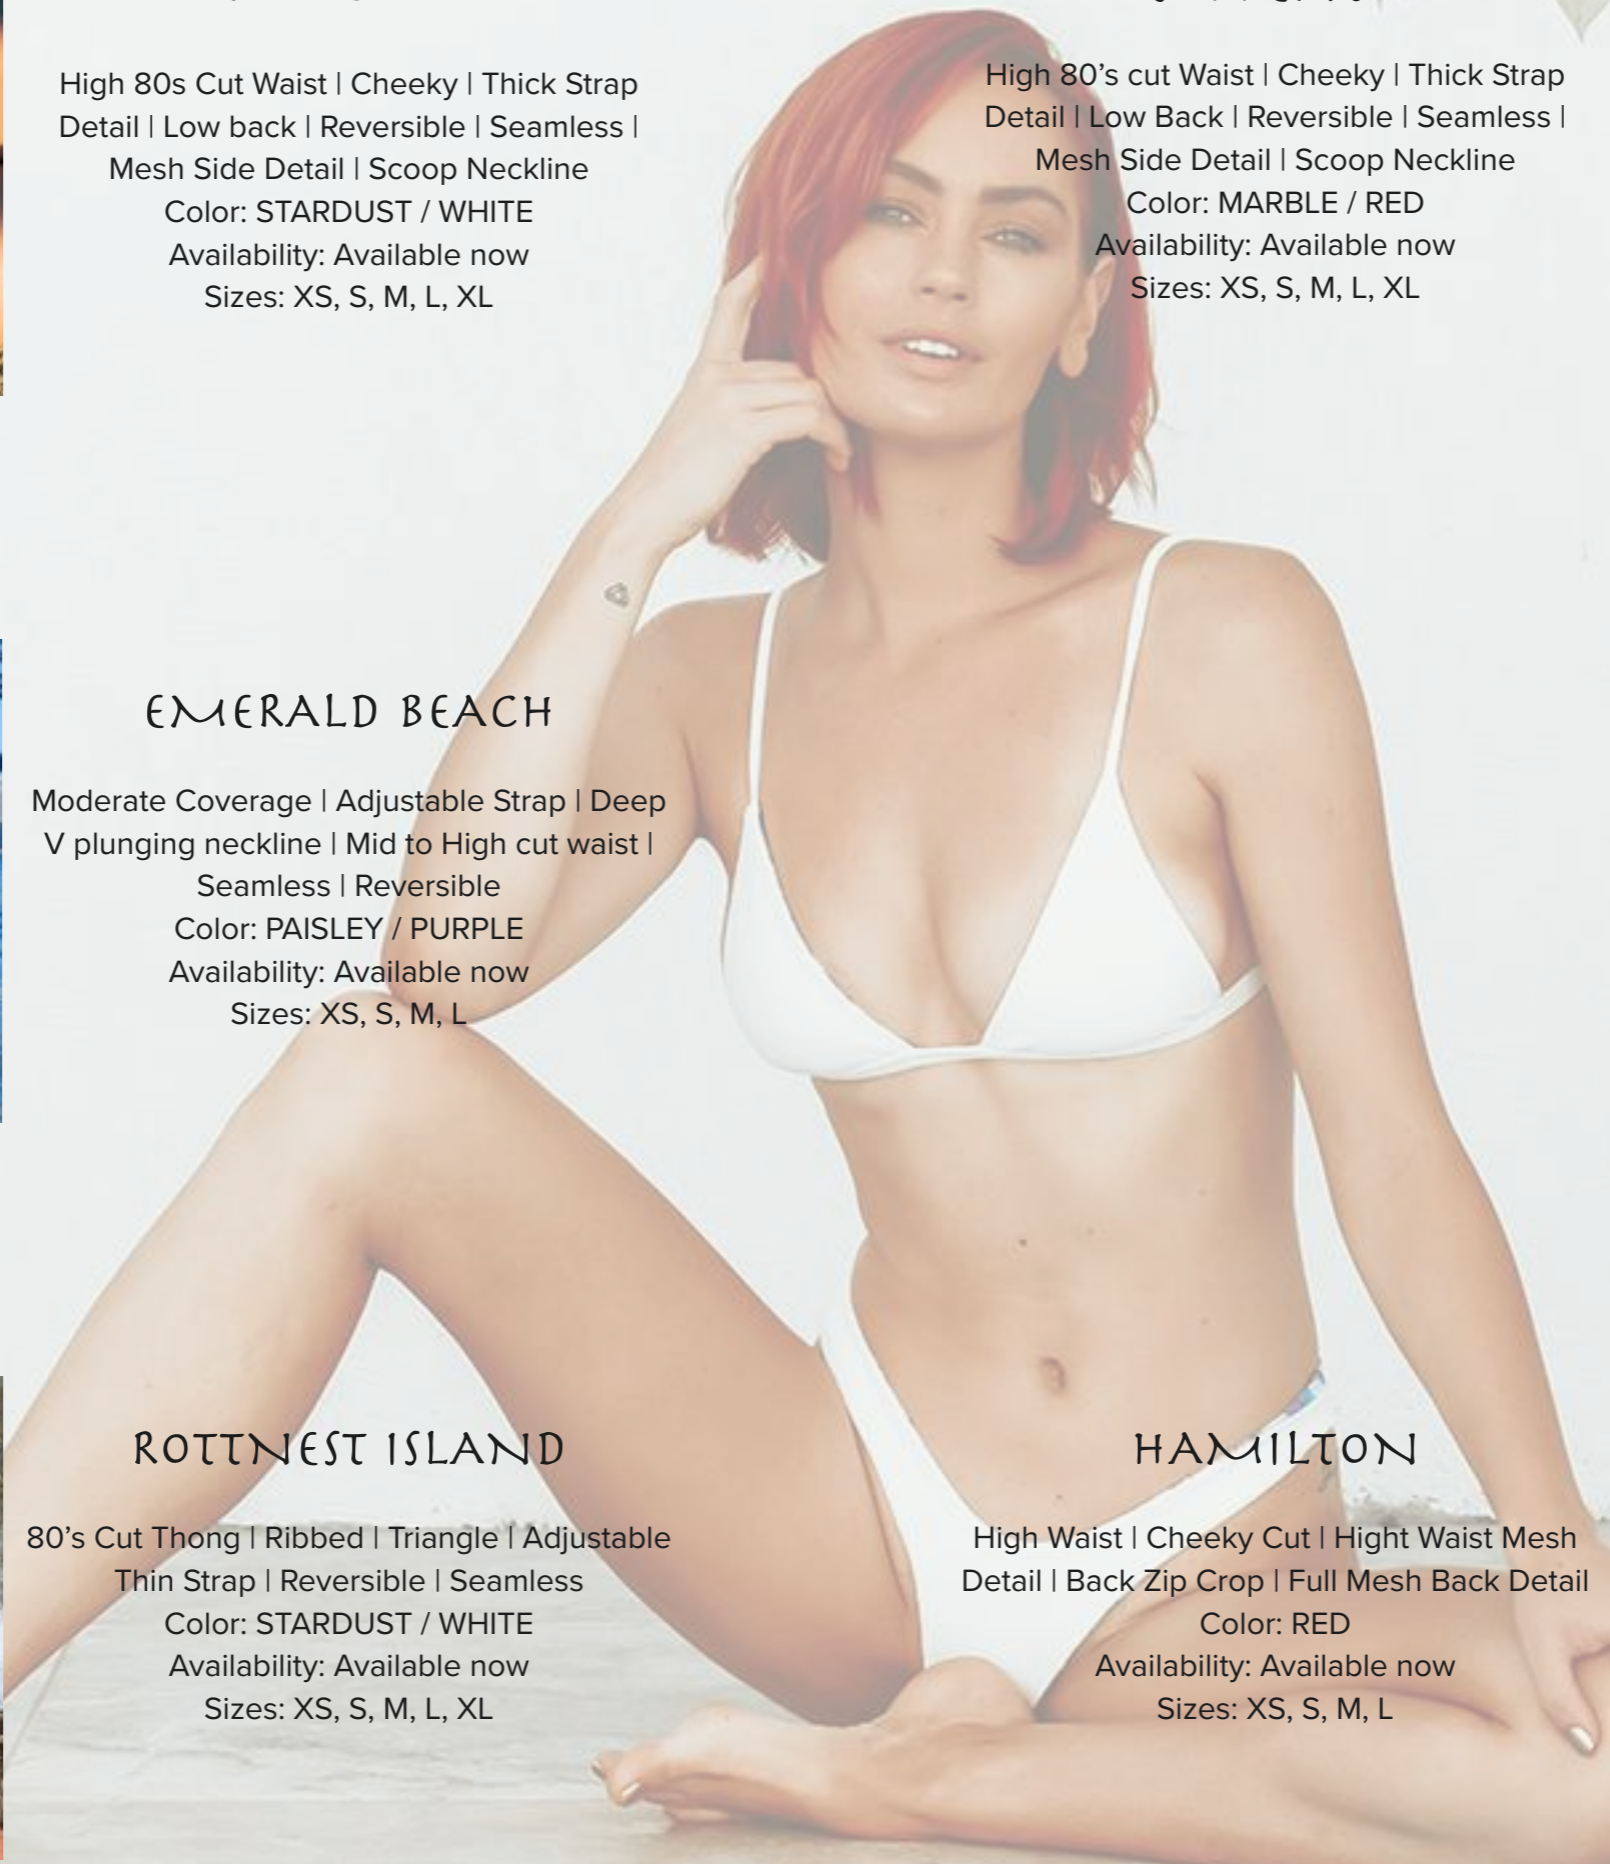

EMERALD BEACH

Moderate Coverage | Adjustable Strap | Deep V plunging neckline | Mid to High cut waist | Seamless | Reversible
Color: PAISLEY / PURPLE
Availability: Available now
Sizes: XS, S, M, L

ROTTNEST ISLAND

80's Cut Thong | Ribbed | Triangle | Adjustable Thin Strap | Reversible | Seamless
Color: STARDUST / WHITE
Availability: Available now
Sizes: XS, S, M, L, XL

HAMILTON

High Waist | Cheeky Cut | High Waist Mesh Detail | Back Zip Crop | Full Mesh Back Detail
Color: RED
Availability: Available now
Sizes: XS, S, M, L