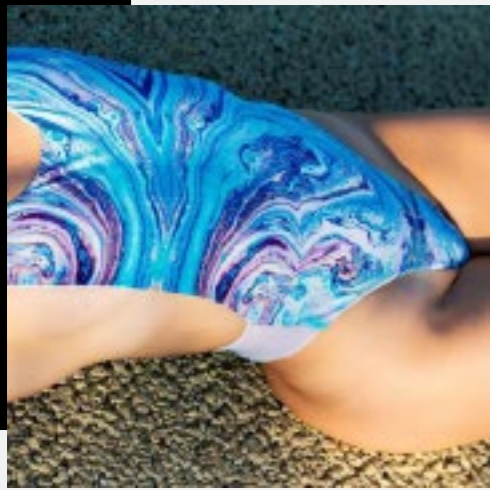

SORRENTO

High 80s Cut Waist | Cheeky | Thick Strap Detail | Low back | Reversible | Seamless | Mesh Side Detail | Scoop Neckline
Color: STARDUST / WHITE
Availability: Available now
Sizes: XS, S, M, L, XL

SORRENTO

High 80's cut Waist | Cheeky | Thick Strap Detail | Low Back | Reversible | Seamless | Mesh Side Detail | Scoop Neckline
Color: MARBLE / RED
Availability: Available now
Sizes: XS, S, M, L, XL

EMERALD BEACH

Moderate Coverage | Adjustable Strap | Deep V plunging neckline | Mid to High cut waist | Seamless | Reversible
Color: PAISLEY / PURPLE
Availability: Available now
Sizes: XS, S, M, L

ROTTNEST ISLAND

80's Cut Thong | Ribbed | Triangle | Adjustable Thin Strap | Reversible | Seamless
Color: STARDUST / WHITE
Availability: Available now
Sizes: XS, S, M, L, XL

HAMILTON

High Waist | Cheeky Cut | High Waist Mesh Detail | Back Zip Crop | Full Mesh Back Detail
Color: RED
Availability: Available now
Sizes: XS, S, M, L