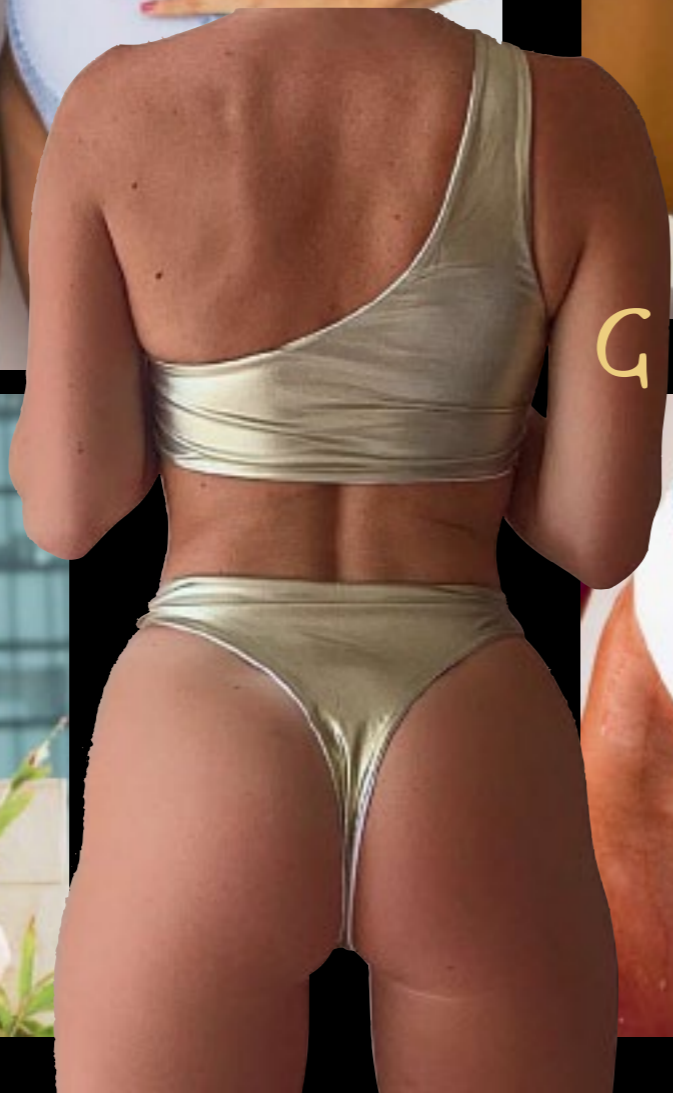

GLITTERATI