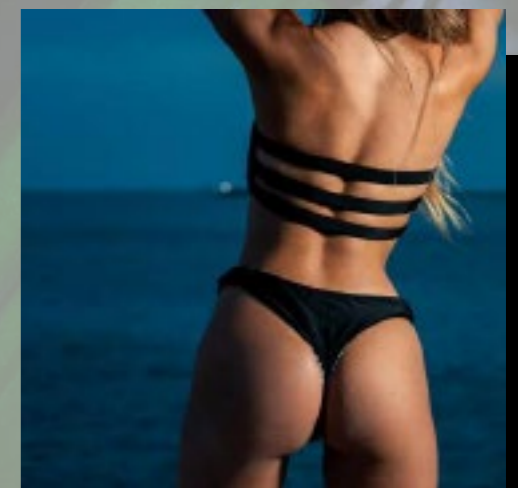

BONDI BEACH

80s High Waist | Reversible | Ribbed | Ruched |
Band Detail | Brazilian
Color: WOLF / ROBINS EGG
Availability: SS22
Sizes: XS, S, M, L, XL

WHITEHAVEN

High Waist | Cheeky Cut | High Waist Micro
Mesh Detail | Reversible | Back Zip Crop | Full
Micro Mesh Back Detail
Color: BLACK
Availability: Available now
Sizes: XS, S, M, L

OCEAN BEACH

Reversible | Front Closure | Adjustable Triangle
| High Rise Cheeky Thong
Color: SEA SERPENT / ONYX
Availability: Available now
Sizes: XS, S, M, L, XL

AIRLIE BEACH

Mid Rise Cali Cut cut | Braid Detail | Support
back strap Design | Removable Strap
Color: CHEETAH / BLACK
Availability: Available now
Sizes: XS, S, M, L