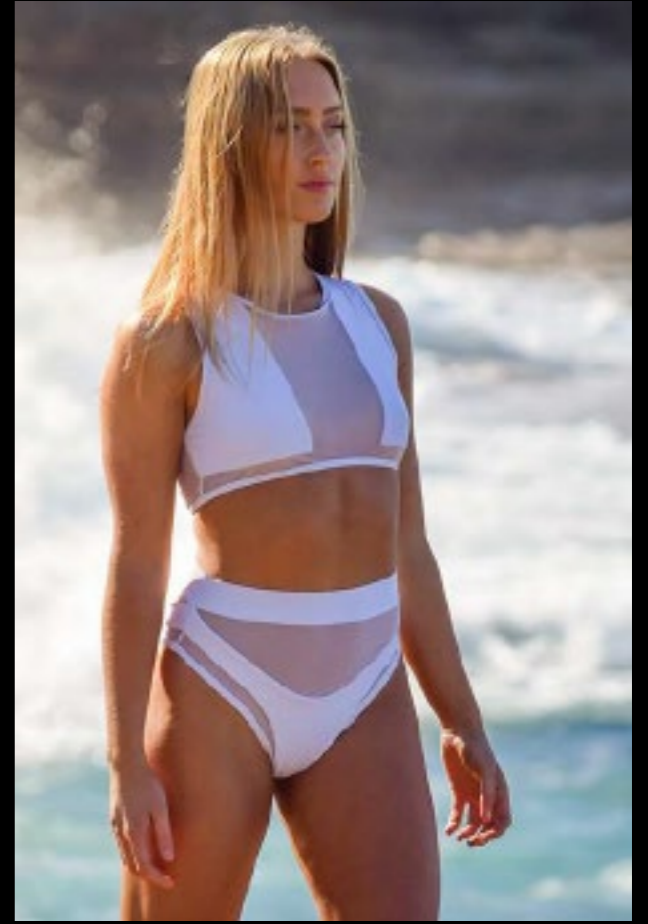

Fully Reversible | Seamless | Custom
Design & Print

HAYMAN ISLAND

Plunging Neckline | High Waist | Cheeky cut | Mesh back Detailing | Reversible
Color: ANIMALE GLITTERATI / FROST
Availability: Available Now
Sizes: XS, S, M, L, XL