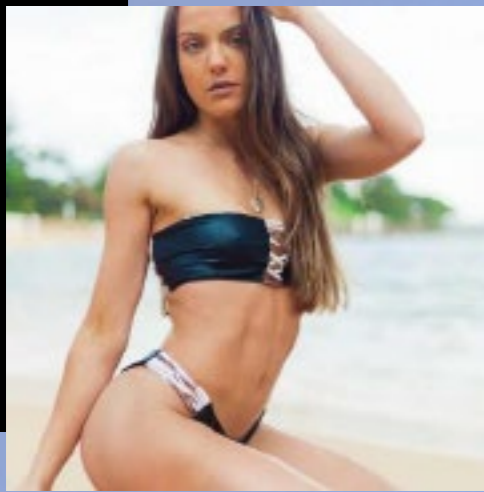

LUCKY BAY

Mid Rise Cali Cut cut | Braid Back Design |
Braid Side Detail | Removable Strap |
Reversible | Seamless | Bandeau
Color: LIQUID BLACK / MENACE
Availability: SS22
Sizes: XS, S, M, L, XL

BONDI BEACH

80s High Waist | Reversible | Ribbed | Ruched |
Band Detail | Brazilian
Color: WOLF / ROBINS EGG
Availability: SS22
Sizes: XS, S, M, L, XL

WHITEHAVEN

High Waist | Cheeky Cut | High Waist Micro
Mesh Detail | Reversible | Back Zip Crop | Full
Micro Mesh Back Detail
Color: BLACK
Availability: Available now
Sizes: XS, S, M, L

OCEAN BEACH

Reversible | Front Closure | Adjustable Triangle
| High Rise Cheeky Thong
Color: SEA SERPENT / ONYX
Availability: Available now
Sizes: XS, S, M, L, XL

AIRLIE BEACH

Mid Rise Cali Cut cut | Braid Detail | Support
back strap Design | Removable Strap
Color: CHEETAH / BLACK
Availability: Available now
Sizes: XS, S, M, L